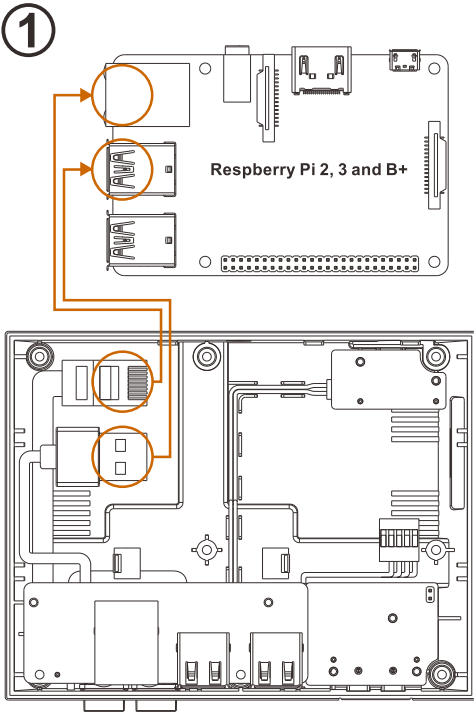

INSTRUCTIONS 1/2

Please be careful when handling the parts.
It is not our responsibility for any damaged caused in use.